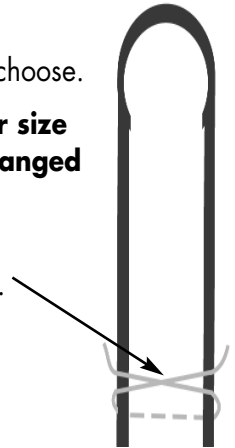

## Thickwall Cylinder Size Chart

If Your Measurement is:	Circle Your ThickWall Cylinder Size:
3" to 3 3/4"	1 1/4" x 9"
4" to 4 1/2"	1 1/2" x 9"
4 3/4" to 5 1/4"	1 3/4" x 9" (most popular)
5 1/2" to 6 1/4"	2" x 9"
6 1/2" to 7"	2 1/4" x 9"
7 1/4" to 7 3/4"	2 1/2" x 9"
If your measurement is not listed here - Call us at 888-890-7867	

## Elliptical Cylinder Size Chart

If Your Measurement is:	Circle Your Elliptical Cylinder Size:
3" to 4"	1" x 1 1/2" x 9"
4 1/4" to 4 3/4"	1 1/4" x 1 3/4" x 9"
5" to 5 3/4"	1 1/2" x 2" x 9" (most popular)
6" to 6 1/2"	1 3/4" x 2 1/4" x 9"
6 3/4" to 7 1/2"	2" x 2 1/2" x 9"
7 3/4" to 8 1/4"	2 1/4" x 2 3/4" x 9"
If your measurement is not listed here - Call us at 888-890-7867	

### Choose Your Cylinder Size:

Measure your penis using the instructions below. We will manufacture a cylinder based on the size you choose.

**Please measure accurately and pick your cylinder size carefully as cylinders cannot be returned or exchanged for health reasons.**

1. Wrap a string around the erect shaft near the base and mark where the string overlaps itself with a pen.
2. Lay string flat and measure the distance between the two marks with a ruler.
3. Circle your cylinder size on the chart(s) below.